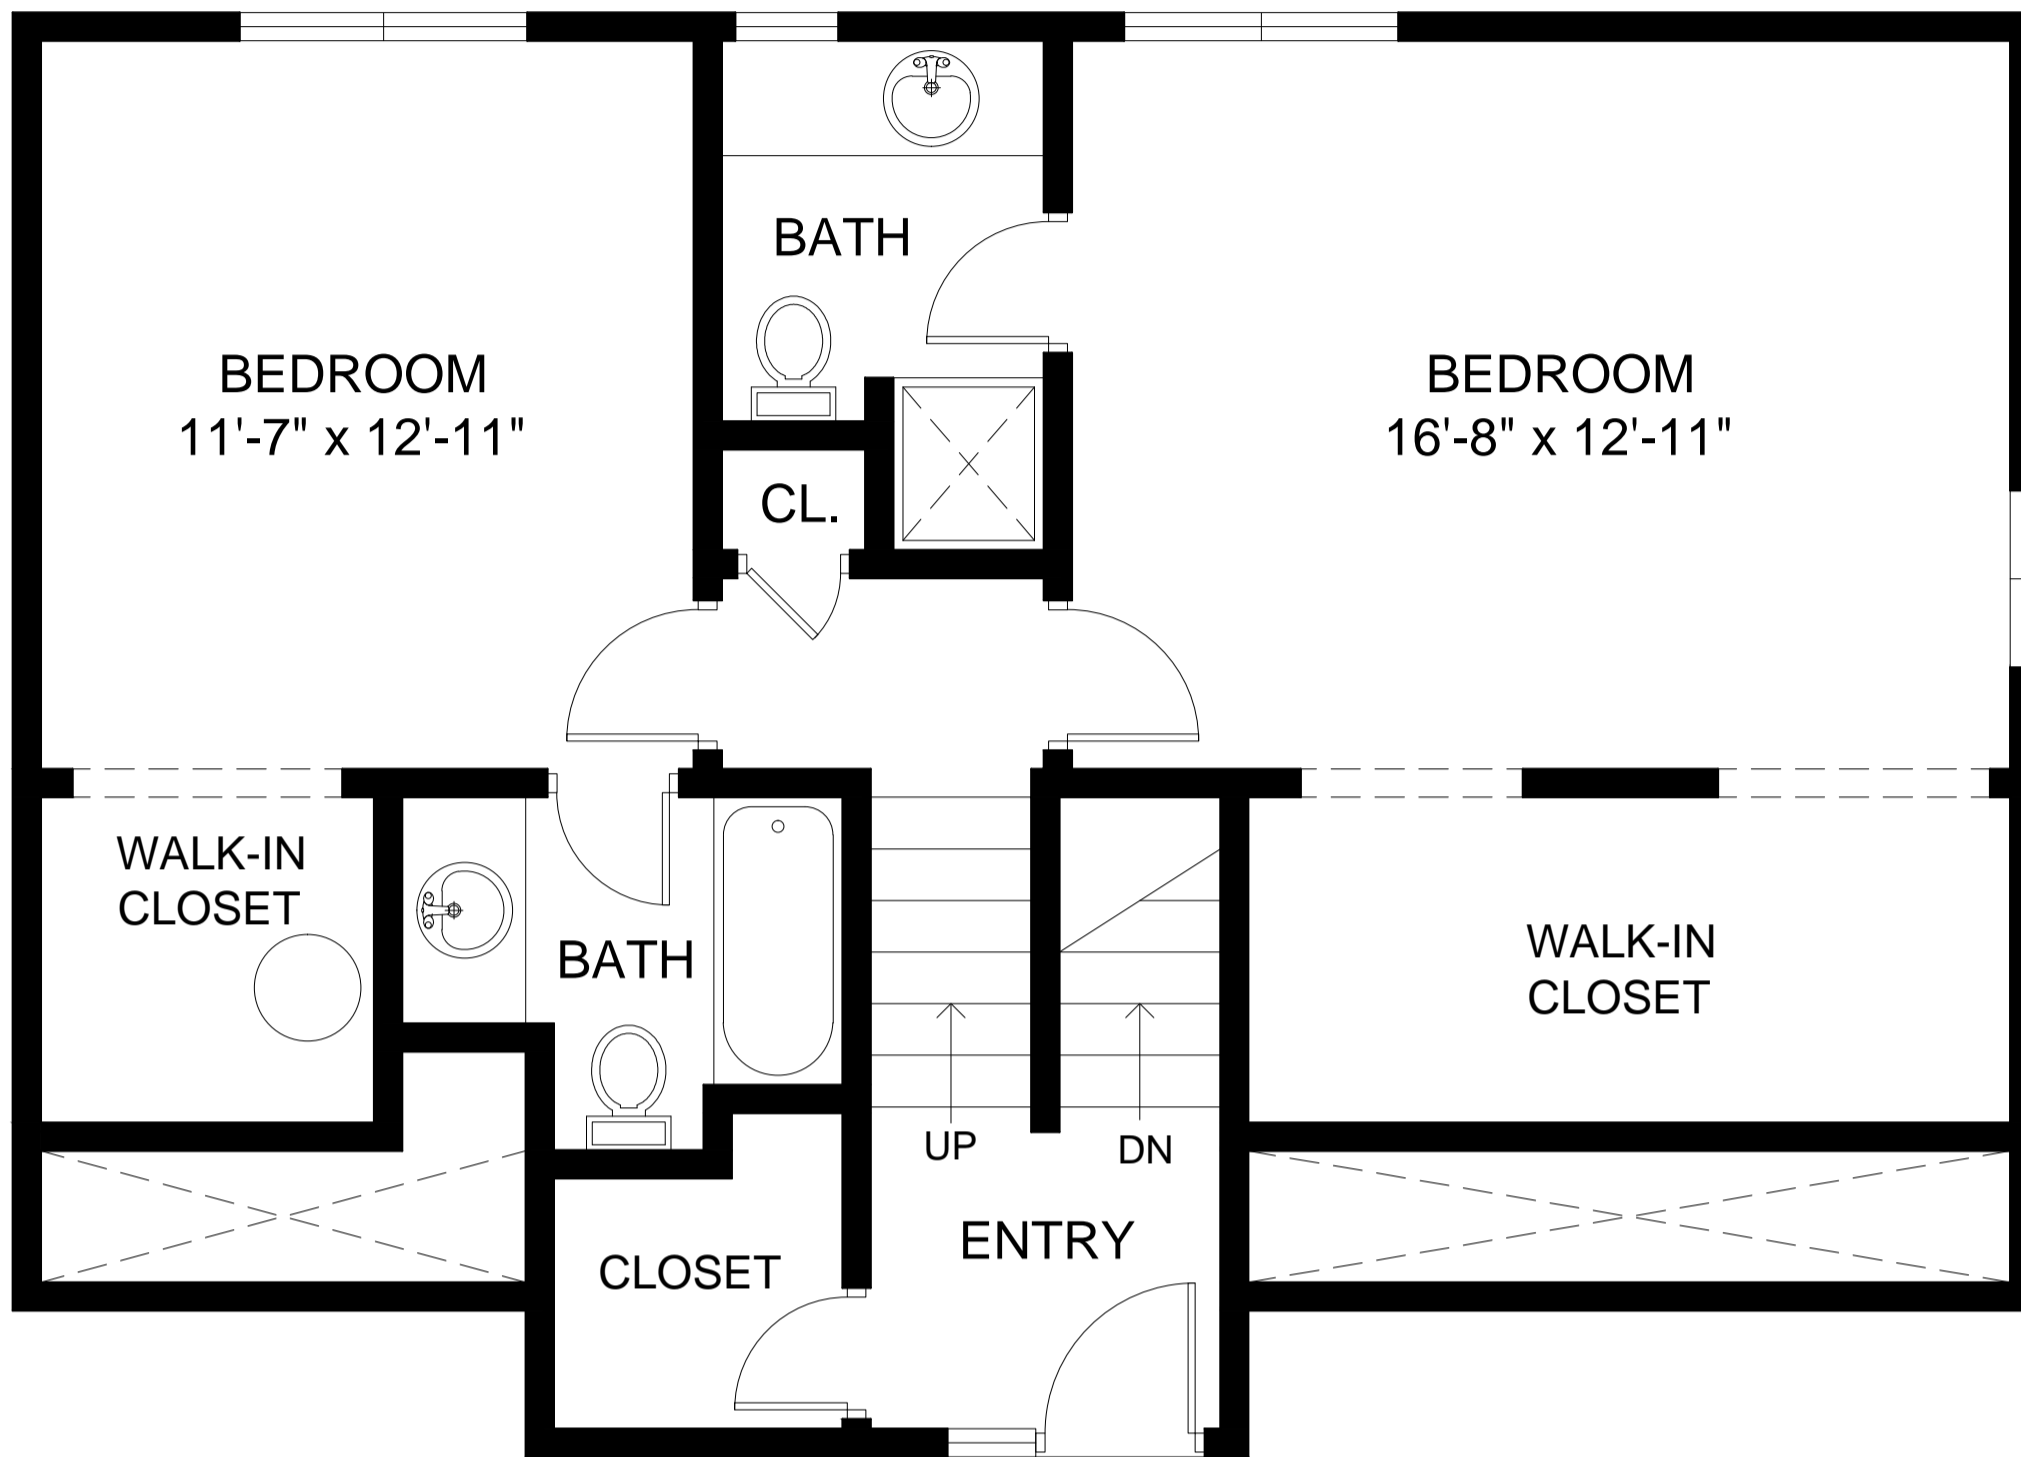

THE VILLAGER

2 BEDROOMS | 2.5 BATHROOMS

UPPER LEVEL

GROUND LEVEL

TOTAL FLOOR AREA (APPROXIMATELY) : 1572 SQ. FT