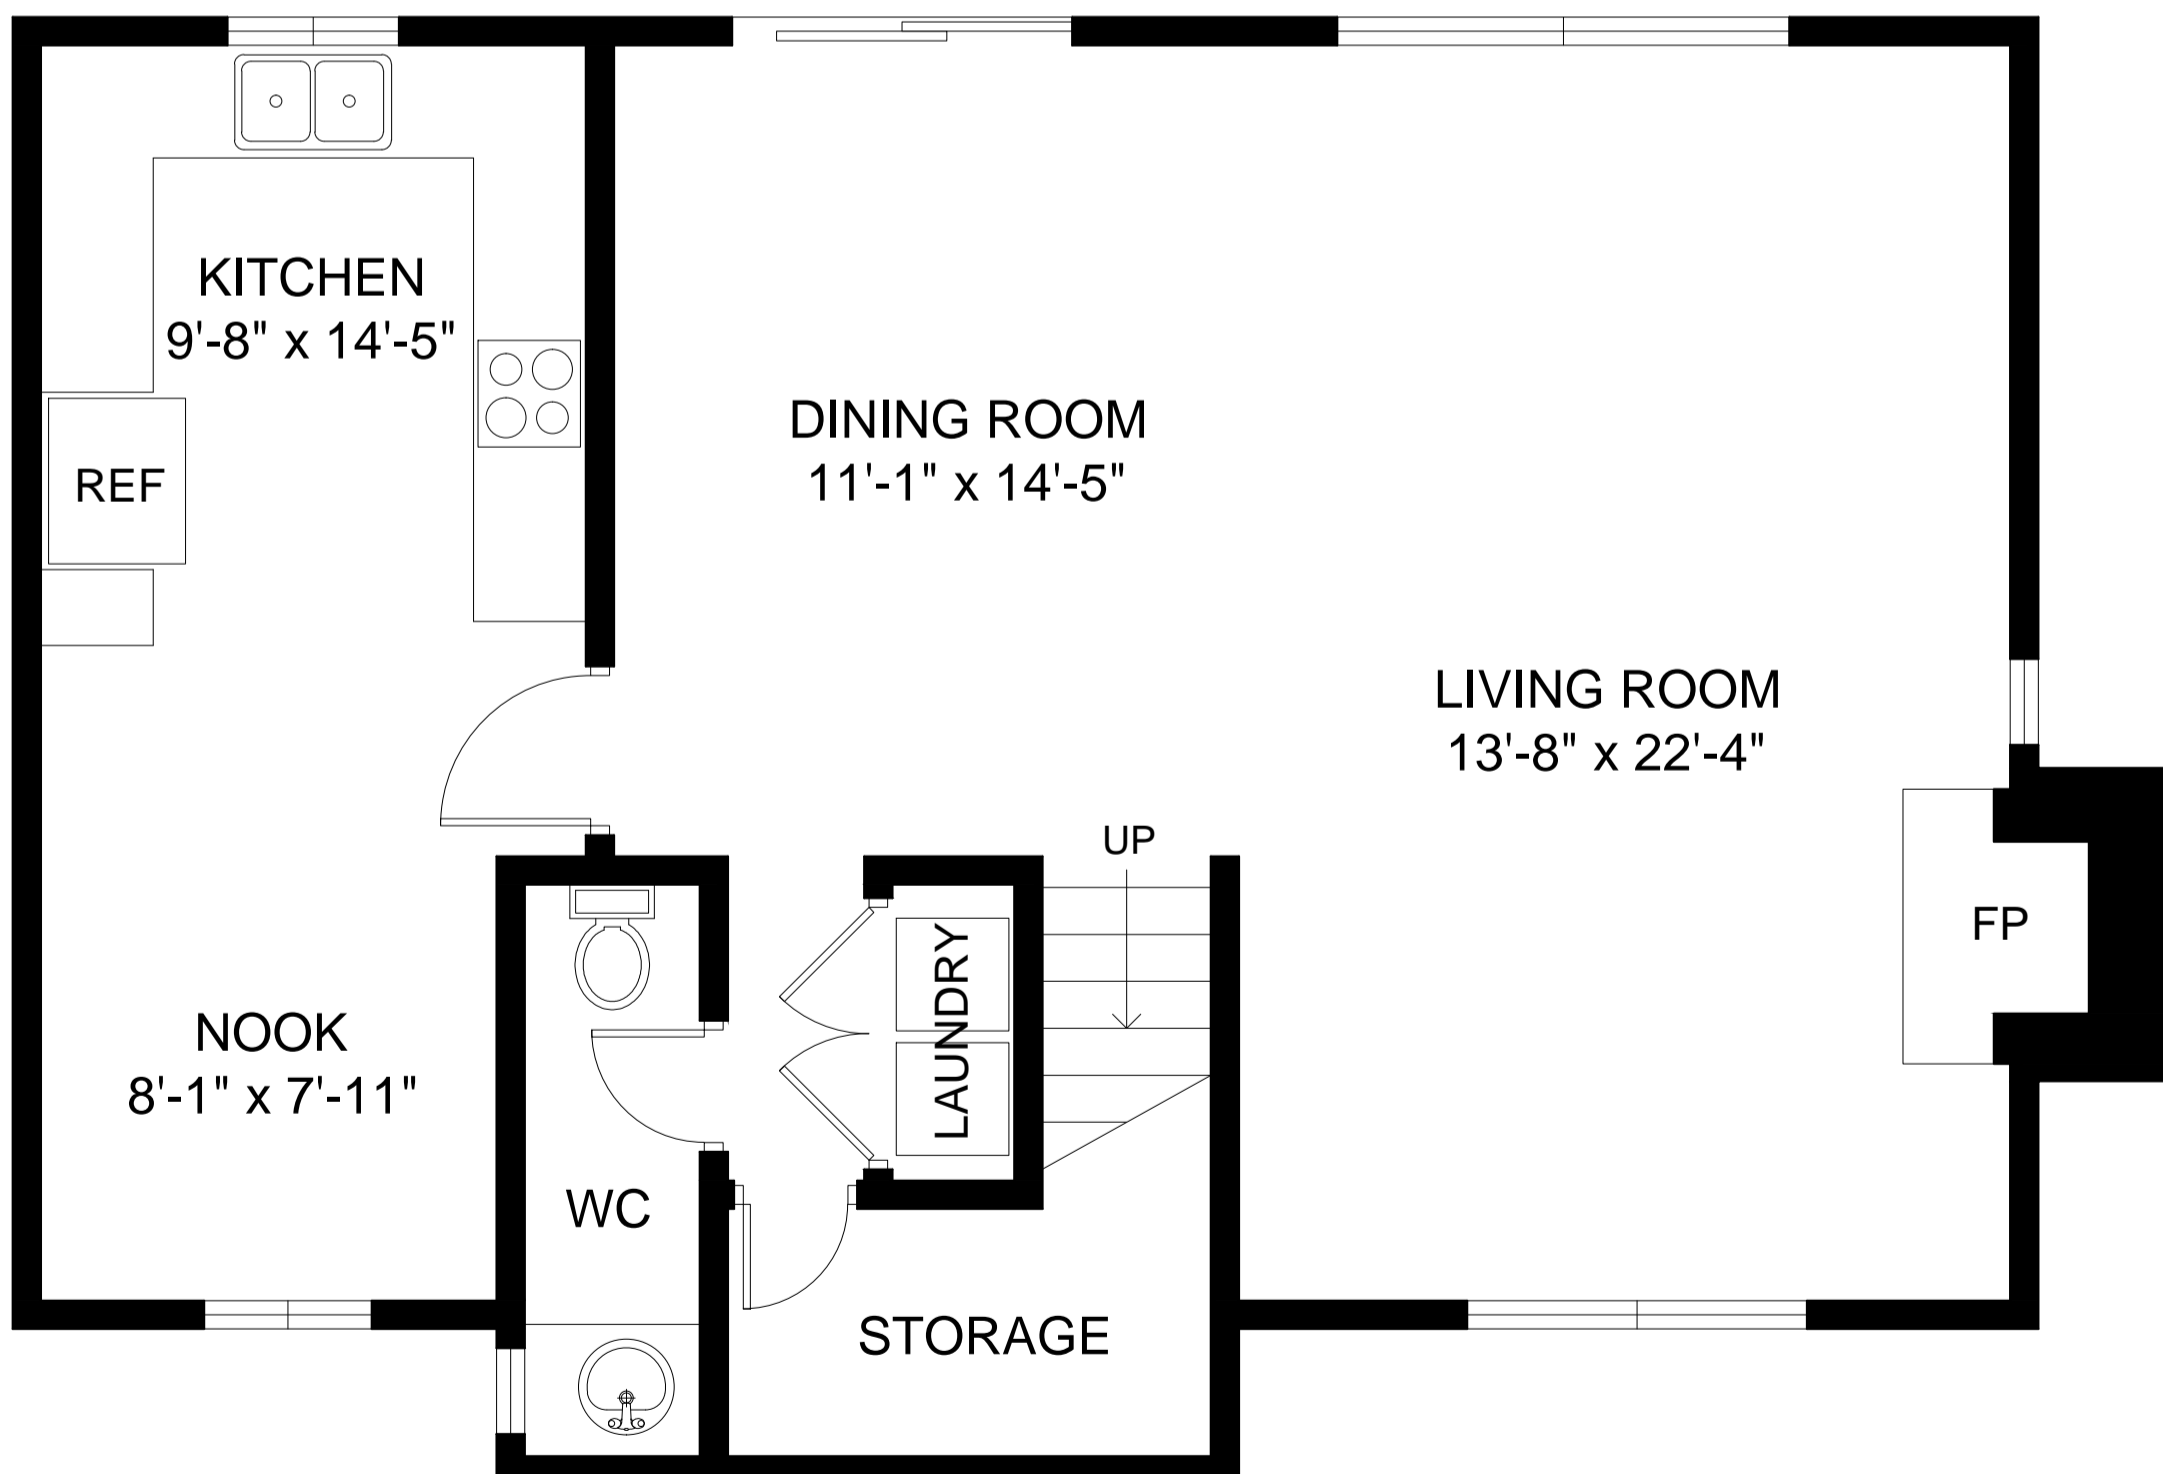

THE VILLAGER

2 BEDROOMS | 2.5 BATHROOMS

UPPER LEVEL

GROUND LEVEL

TOTAL FLOOR AREA (APPROXIMATELY) : 1572 SQ. FT