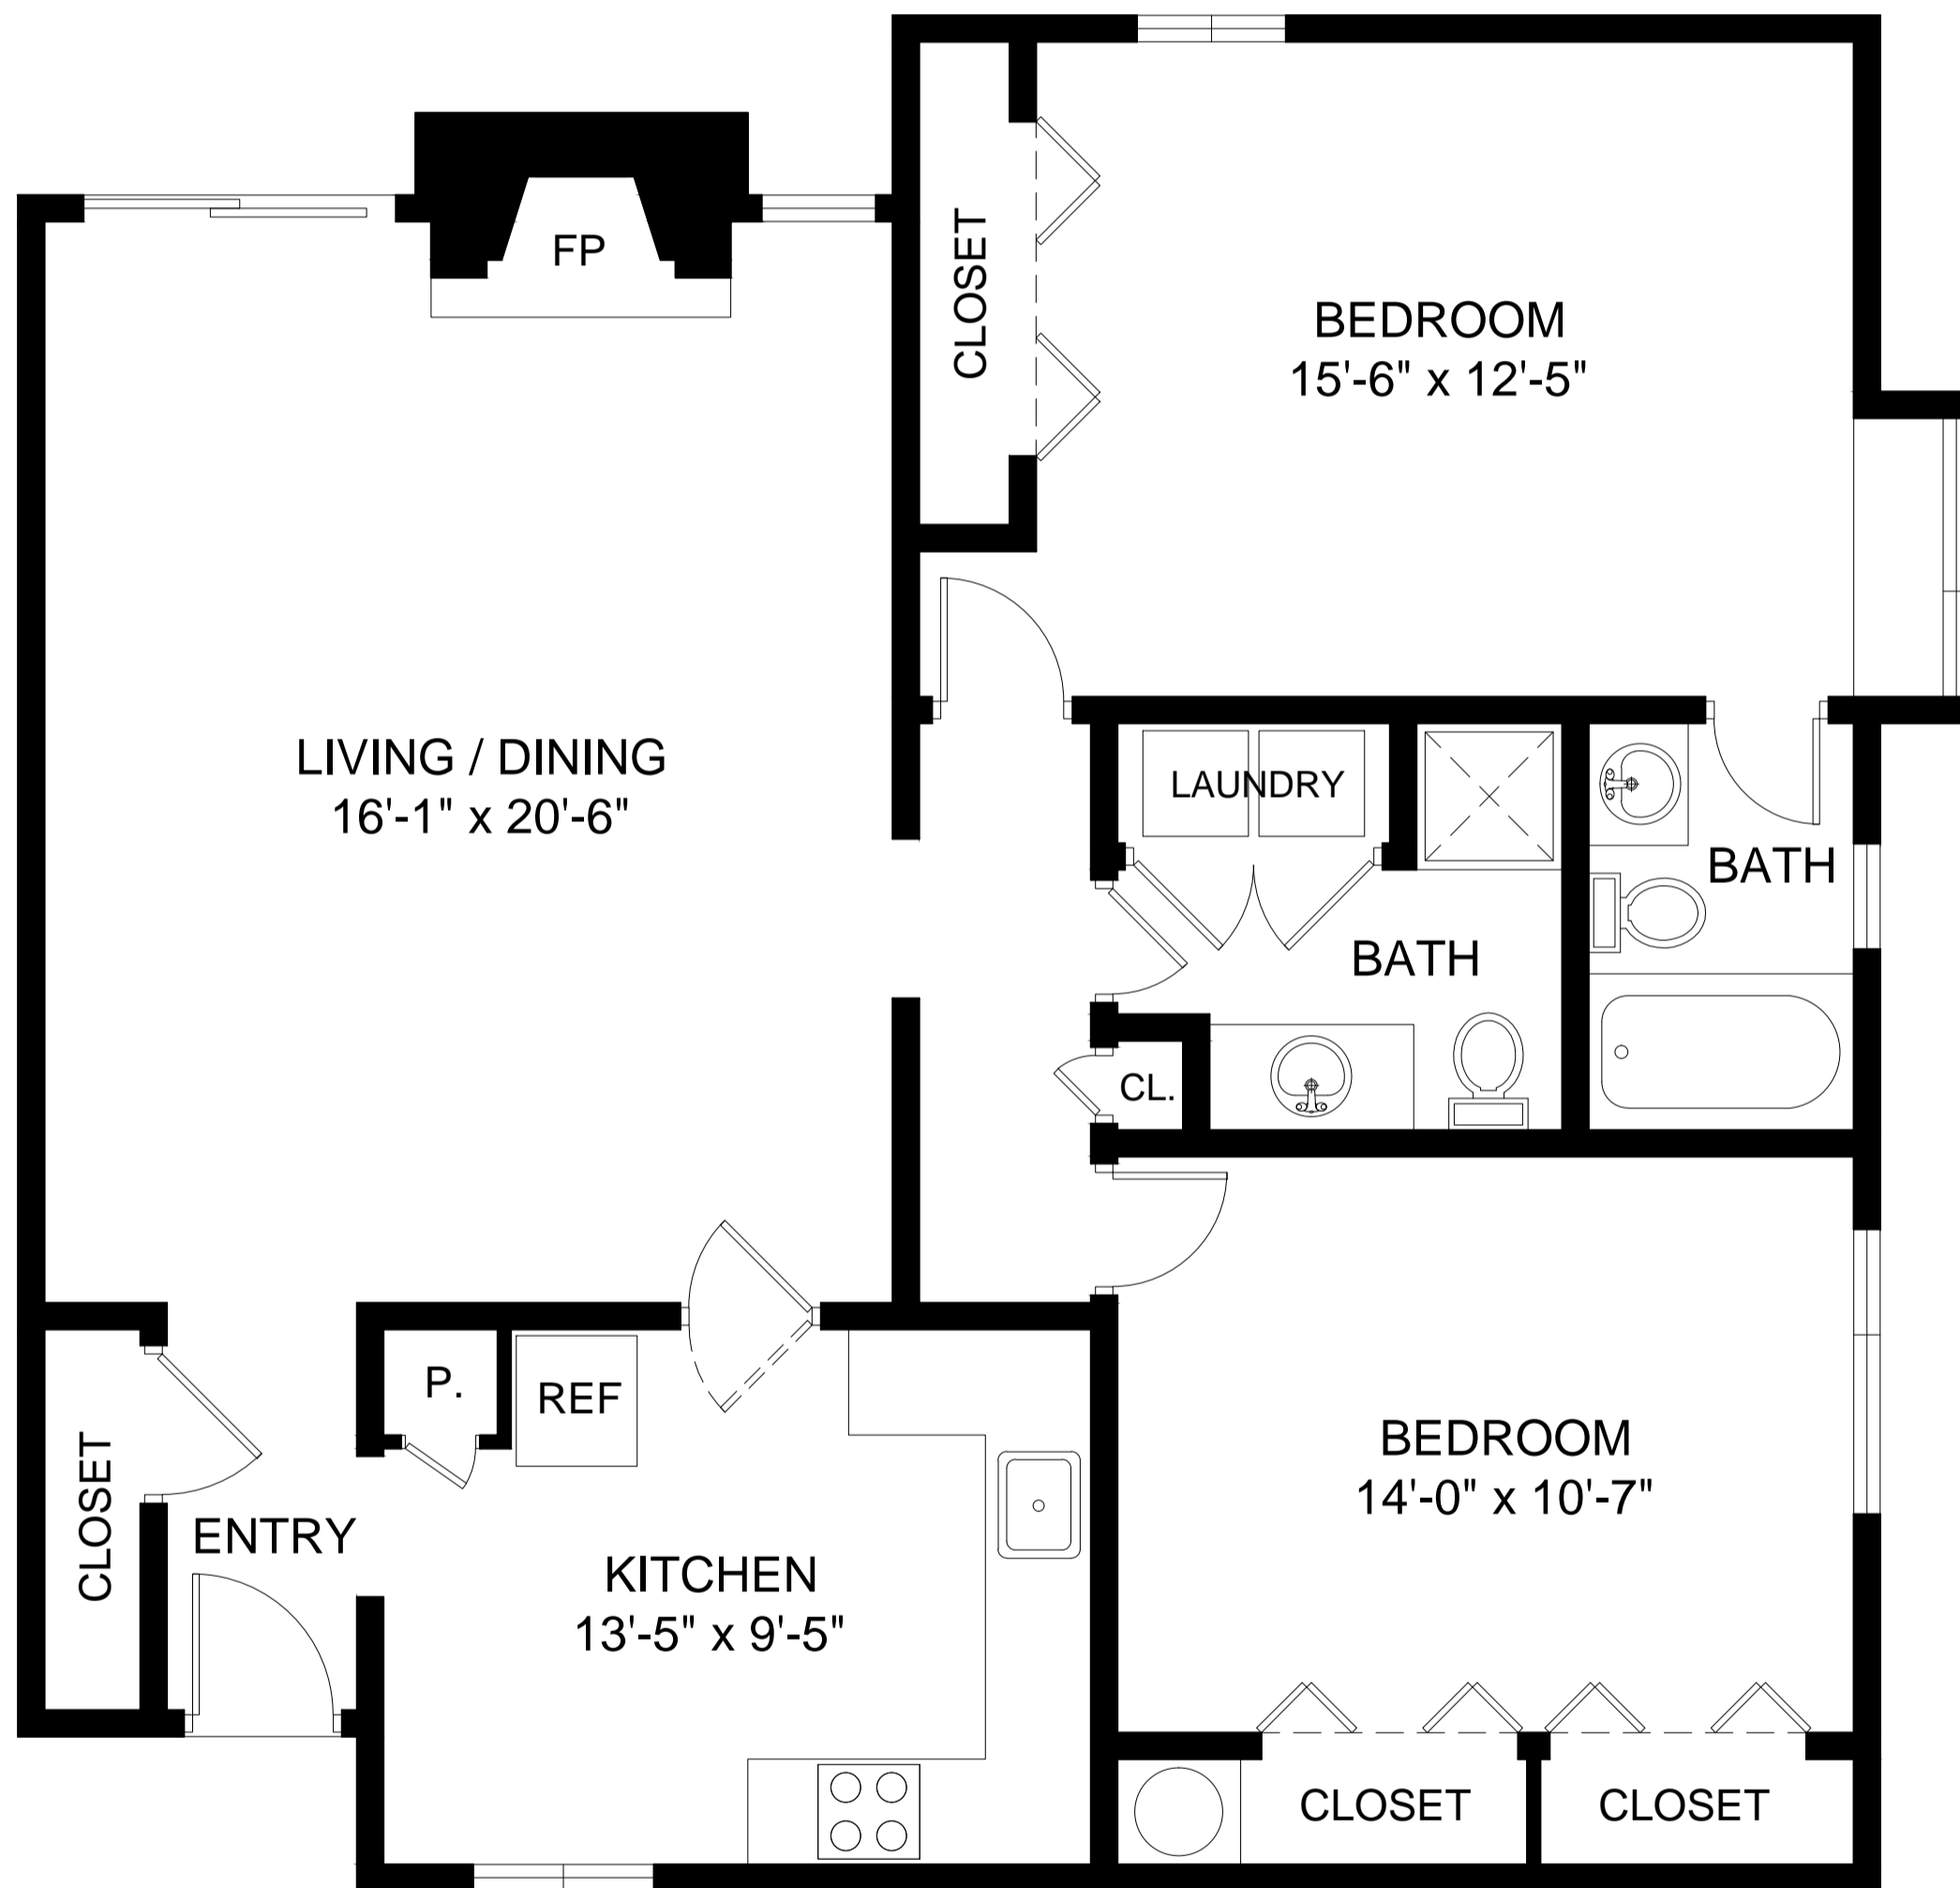

# THE HAWTHORNE

2 BEDROOMS | 2 BATHROOMS

## FLOOR PLAN

TOTAL FLOOR AREA (APPROXIMATELY) : 1000 SQ. FT