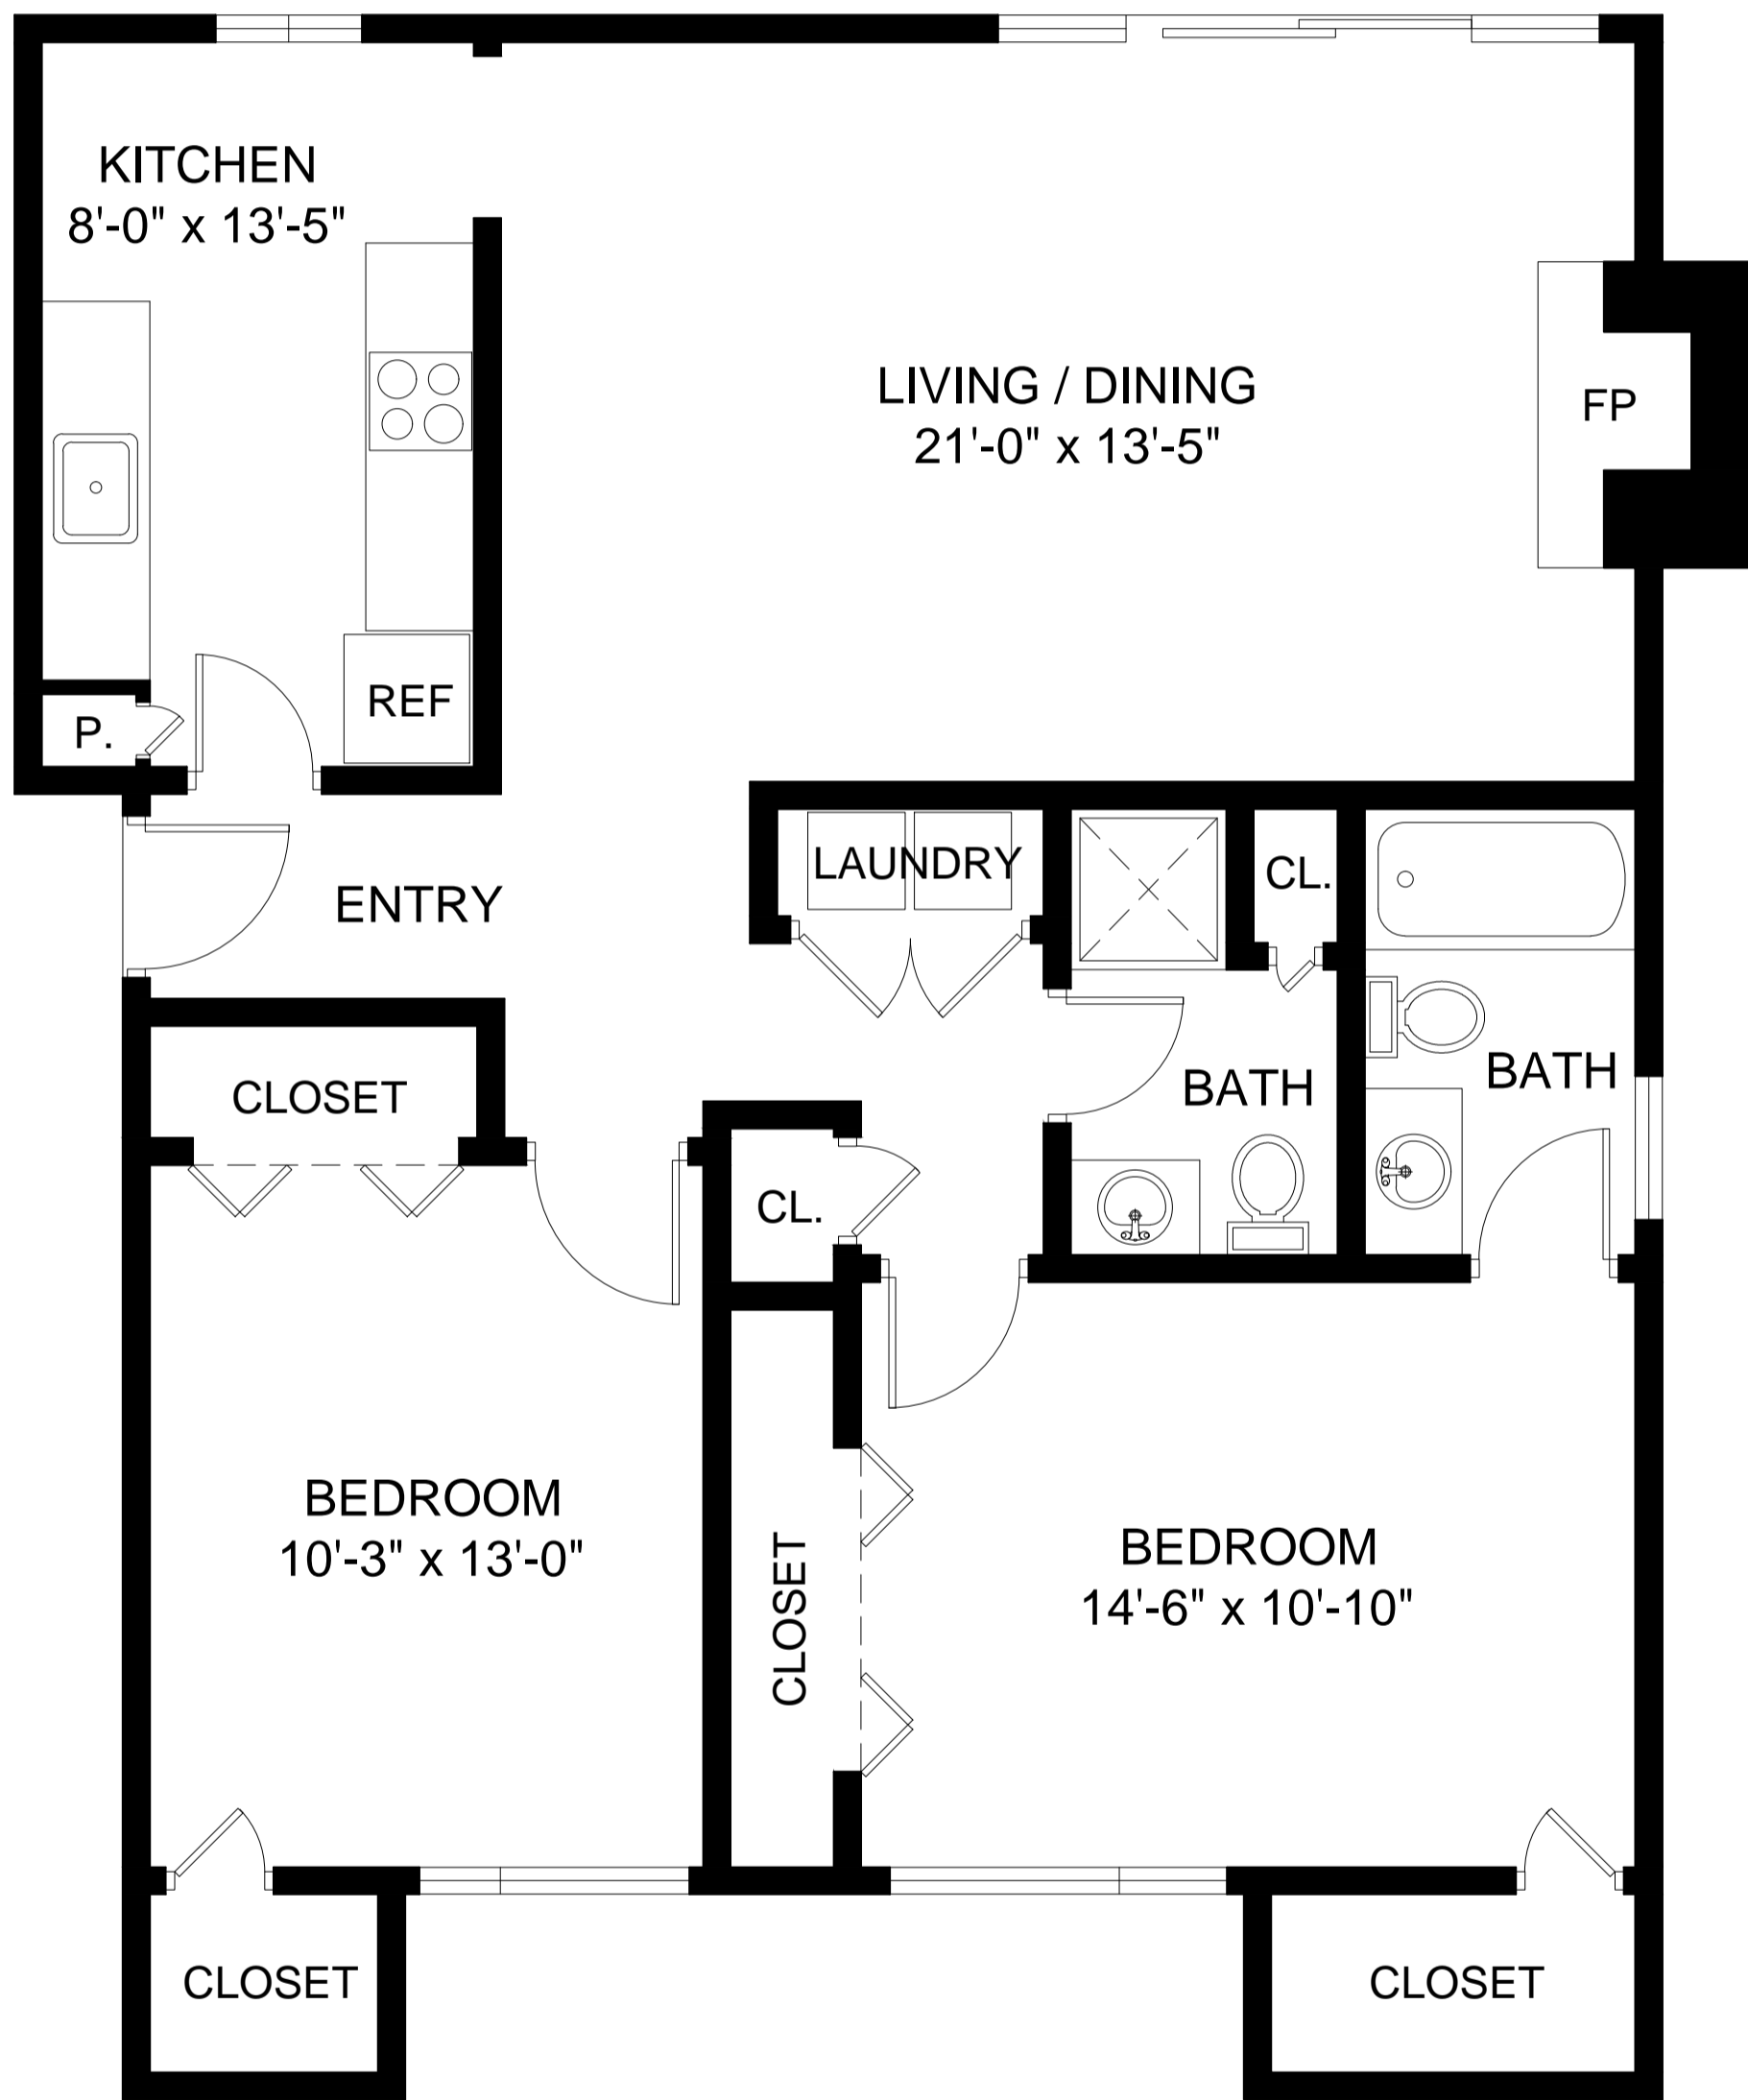

THE ETHAN ALLEN

2 BEDROOMS | 2 BATHROOMS

FLOOR PLAN

TOTAL FLOOR AREA (APPROXIMATELY) : 1044 SQ. FT