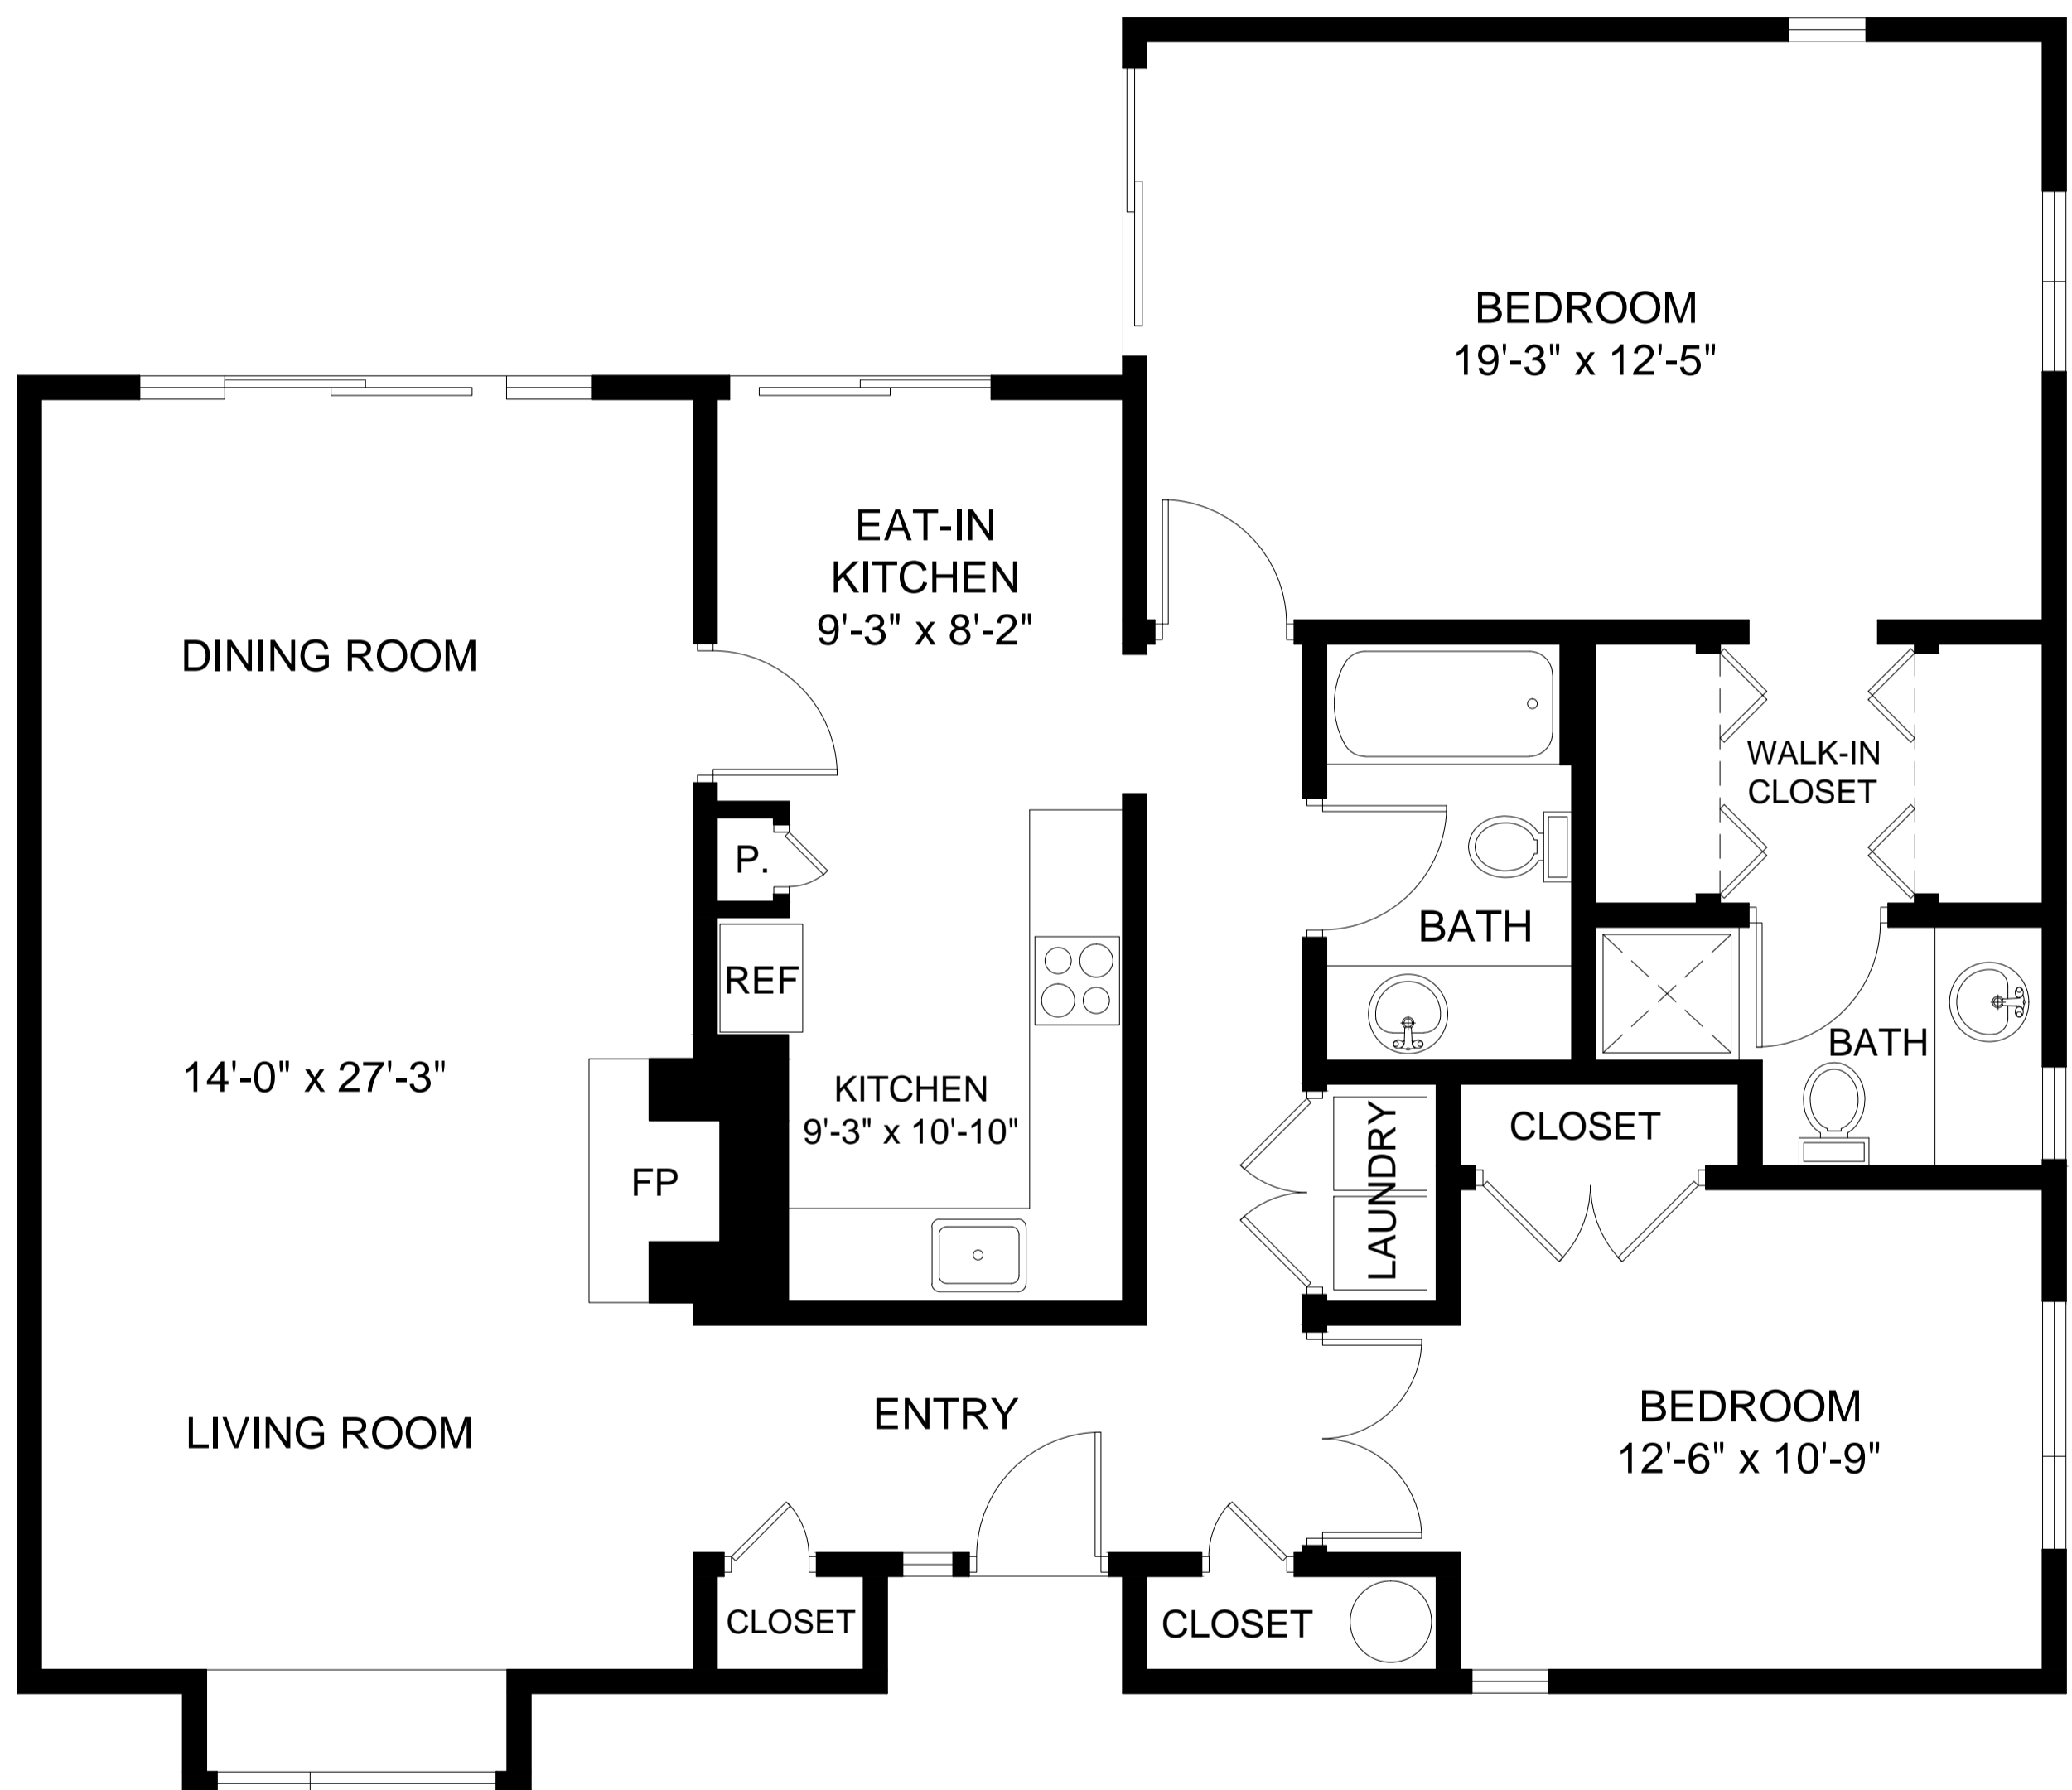

# THE COUNTRY HOUSE

2 BEDROOMS | 2 BATHROOMS

## FLOOR PLAN

TOTAL FLOOR AREA (APPROXIMATELY) : 1398 SQ. FT