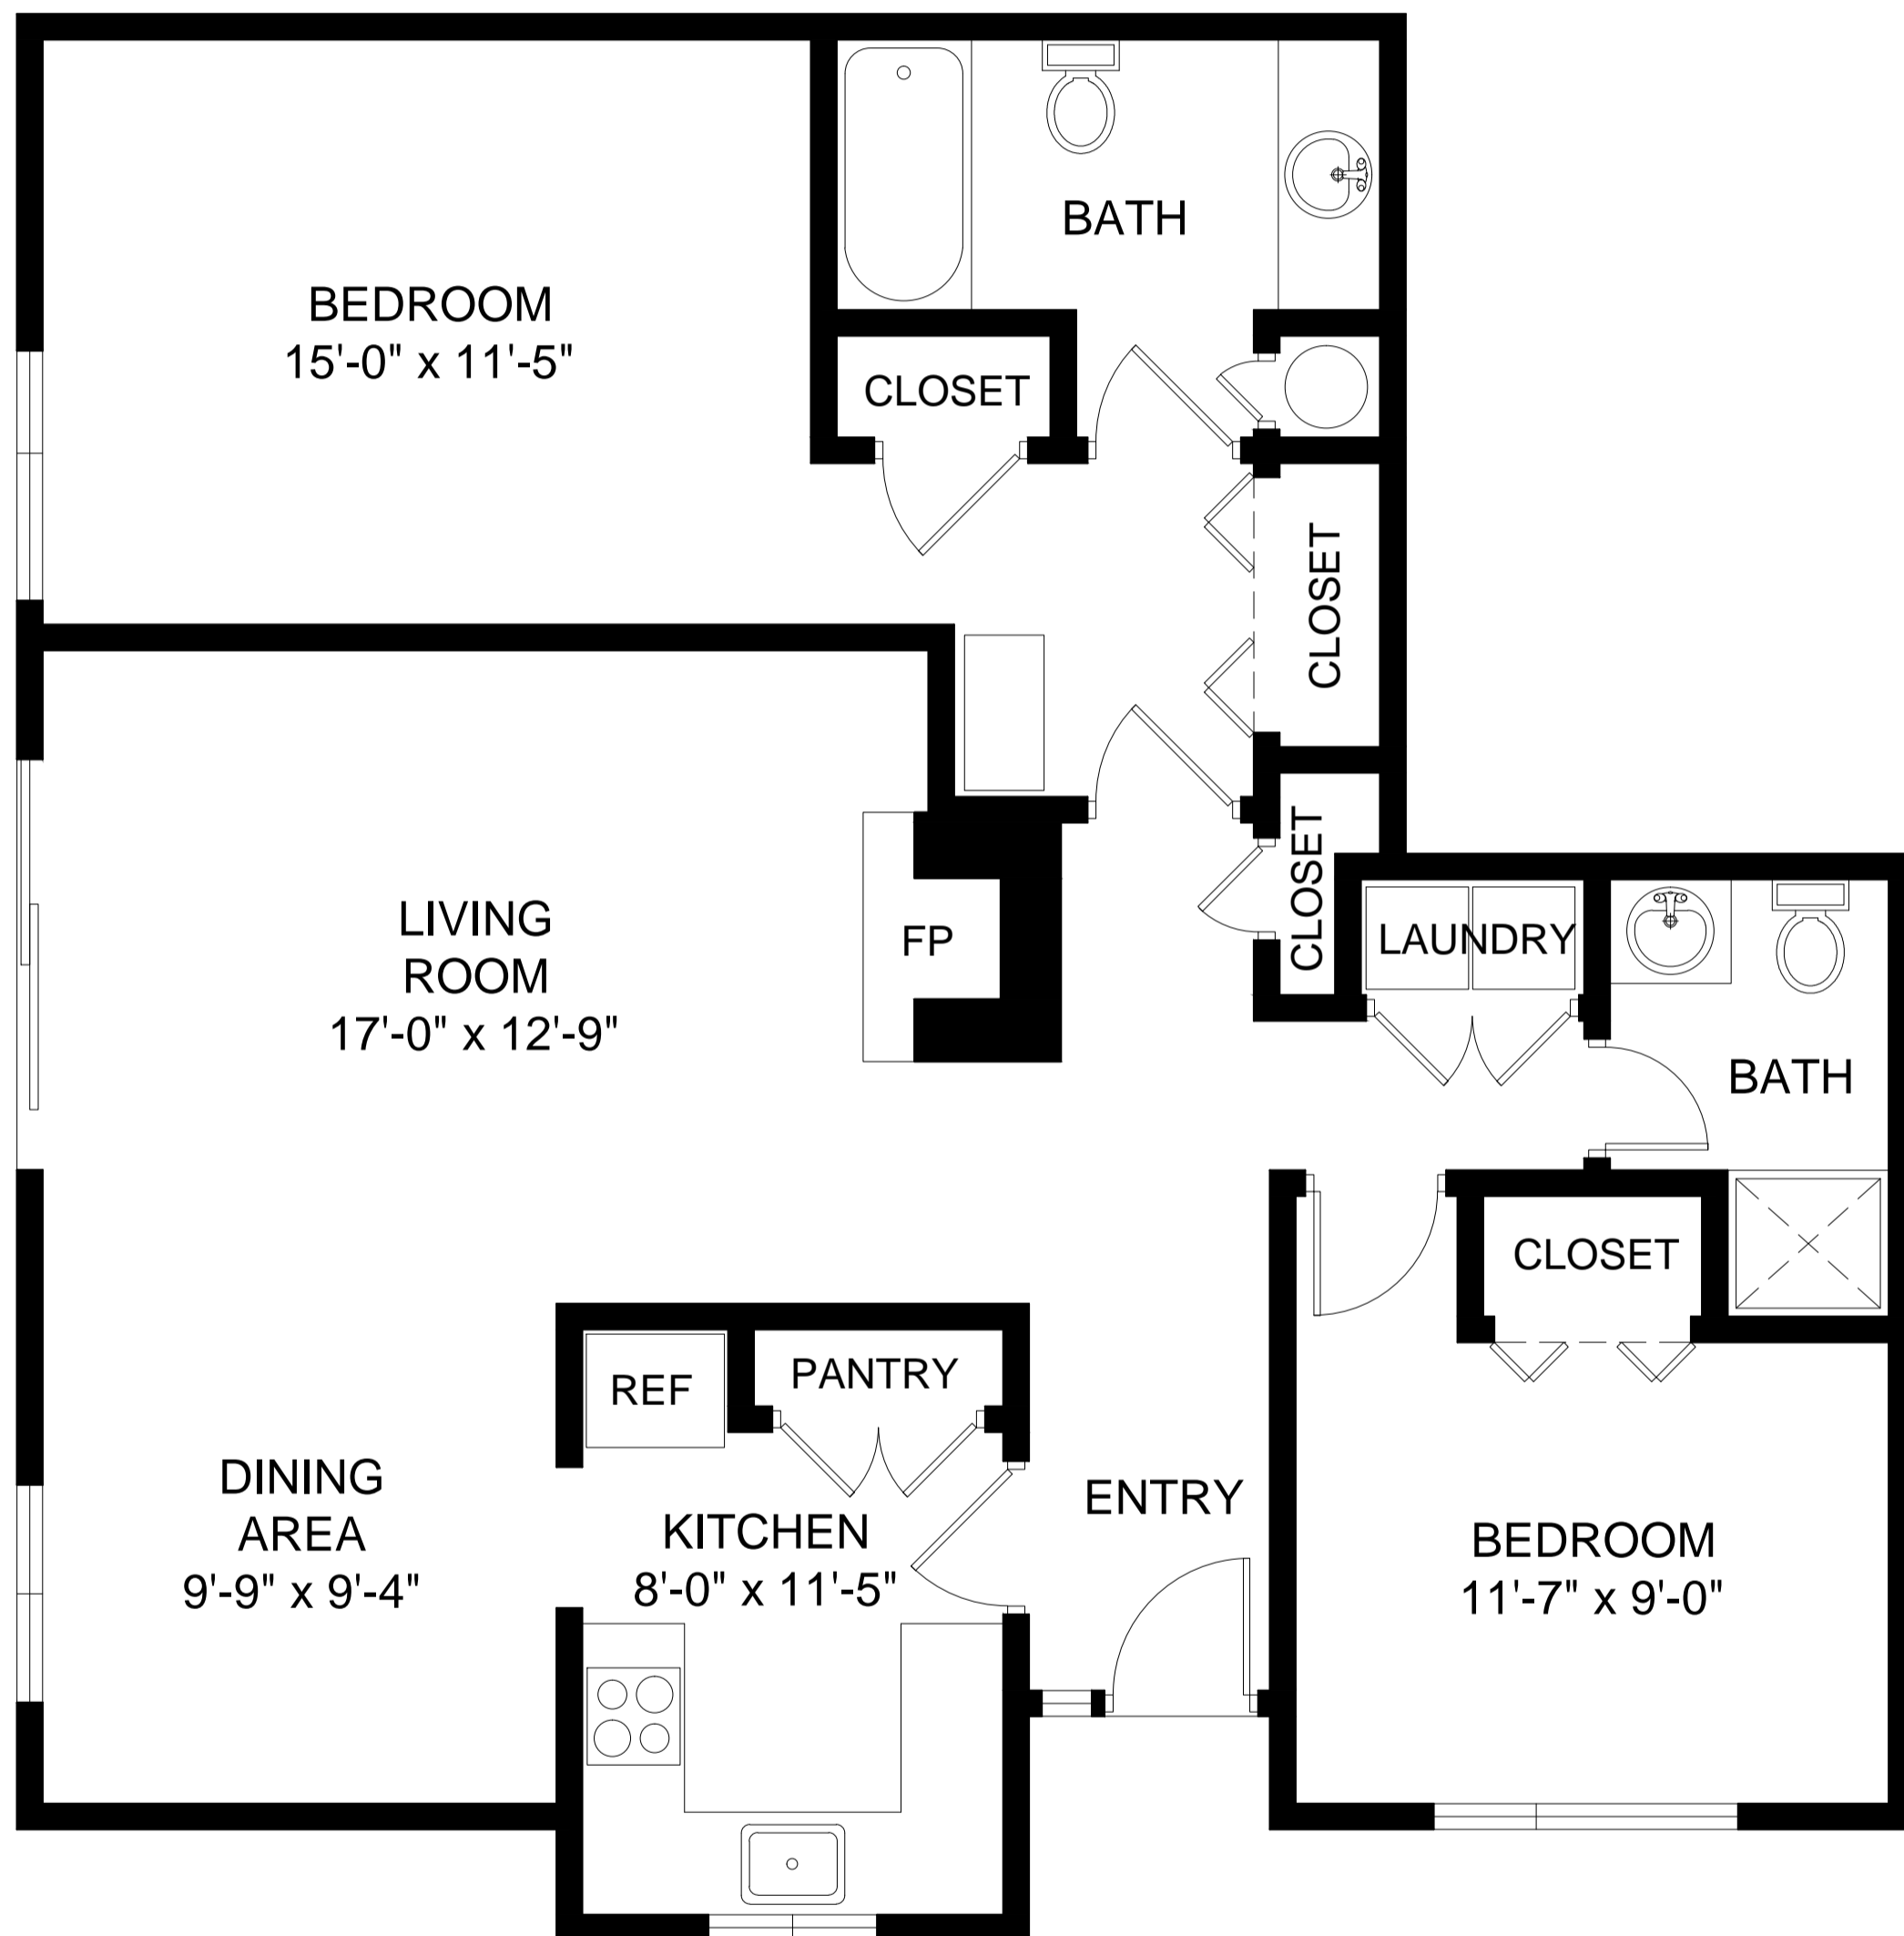

THE MARK TWAIN (LOWER)

2 BEDROOMS | 2 BATHROOMS

FLOOR PLAN

TOTAL FLOOR AREA (APPROXIMATELY) : 1076 SQ. FT